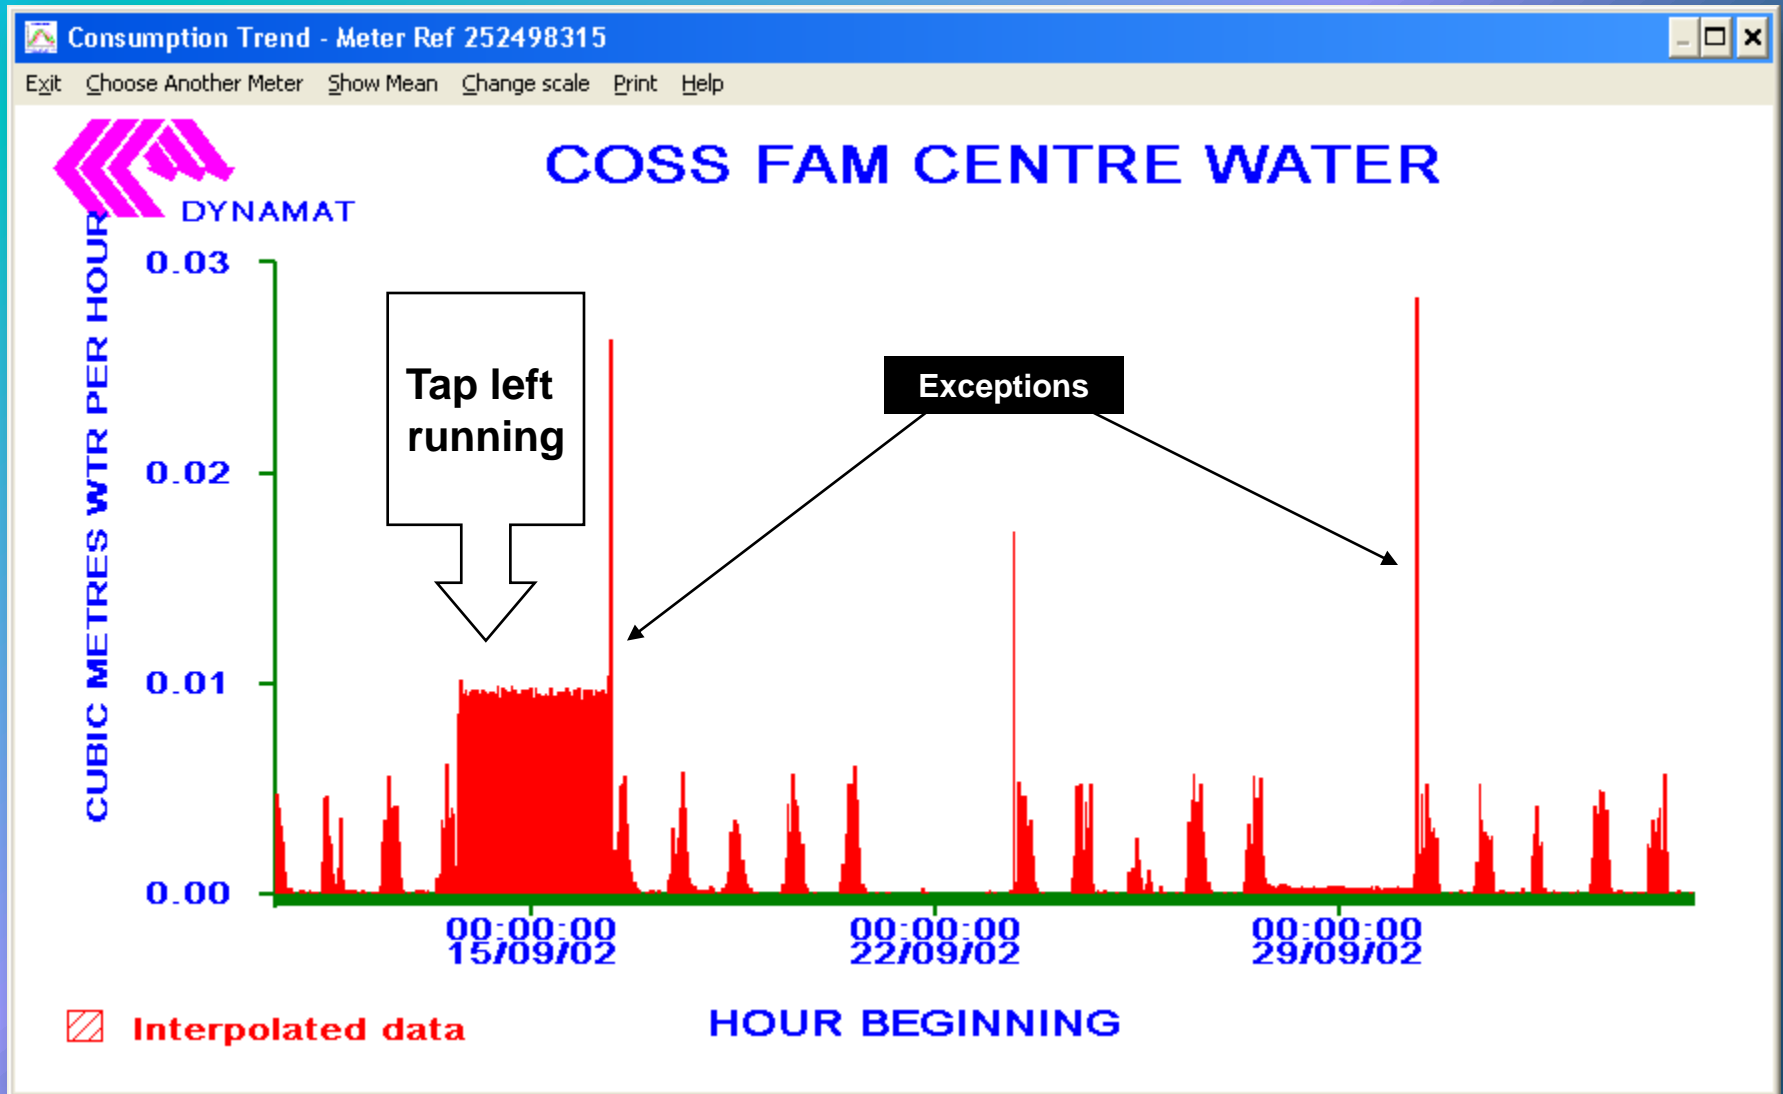

x Target consumption

..... 15% alarm limits

WEEK BEGINNING

Target consumption calculated from 24/11/02 to 09/03/03

Belgrave Family Centre - Water

Water Profile for Belgrave Family Centre

Belgrave Family Centre - Electricity

Electricity Profile for Belgrave Family Centre