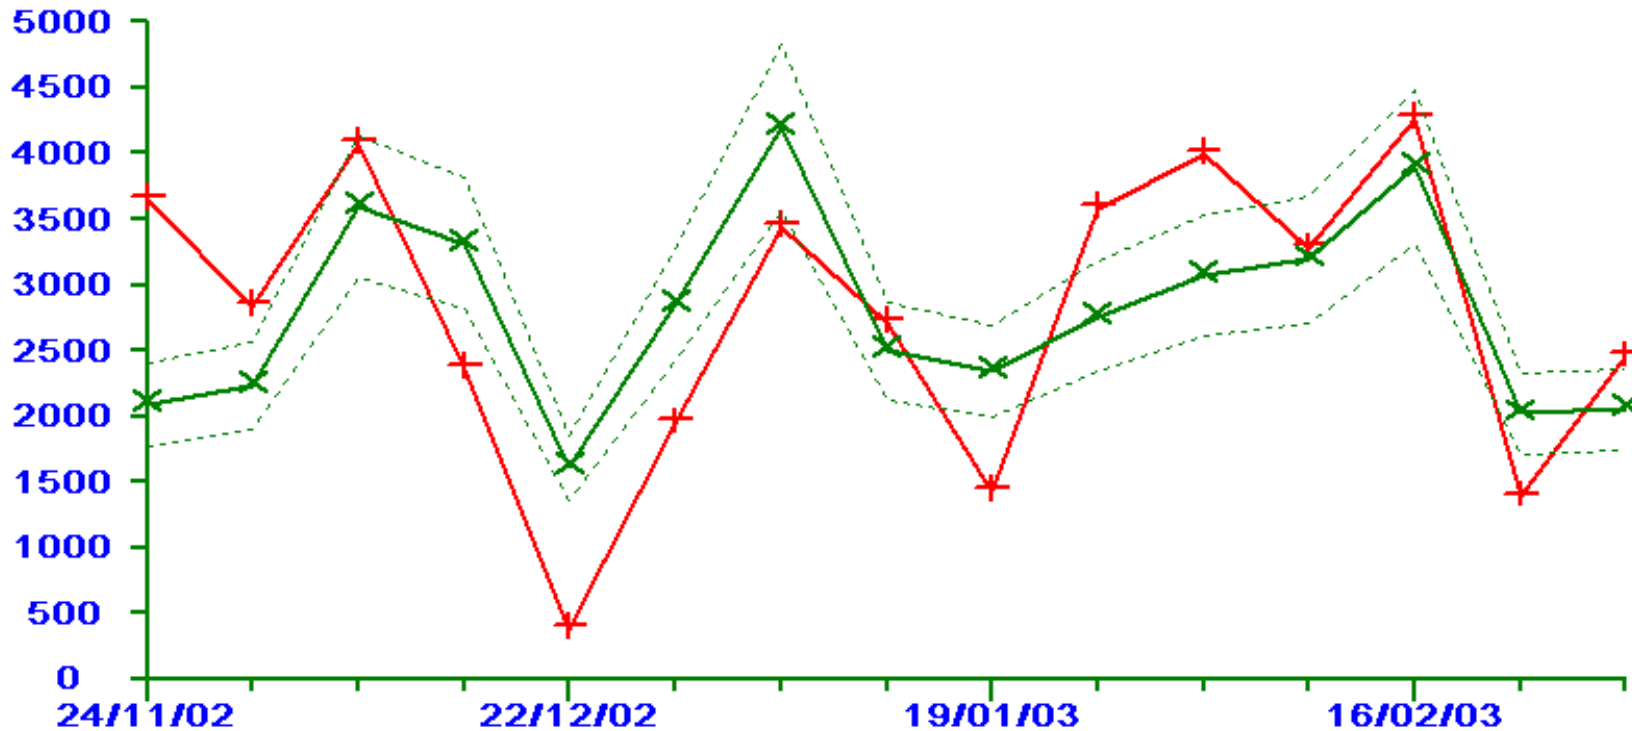

BELGRAVE FAMILY CENTRE

Belgrave Family Centre - Gas

Energy Target - Meter Ref 252498314

Exit Choose Another Meter Change scale Print Help

DYNAMAT

COSS FAM CENTRE GAS

KILOWATT HOURS PER WEEK

+ Actual consumption

x Target consumption

..... 15% alarm limits

WEEK BEGINNING

Target consumption calculated from 24/11/02 to 09/03/03

Belgrave Family Centre - Water

Water Profile for Belgrave Family Centre

Belgrave Family Centre - Electricity