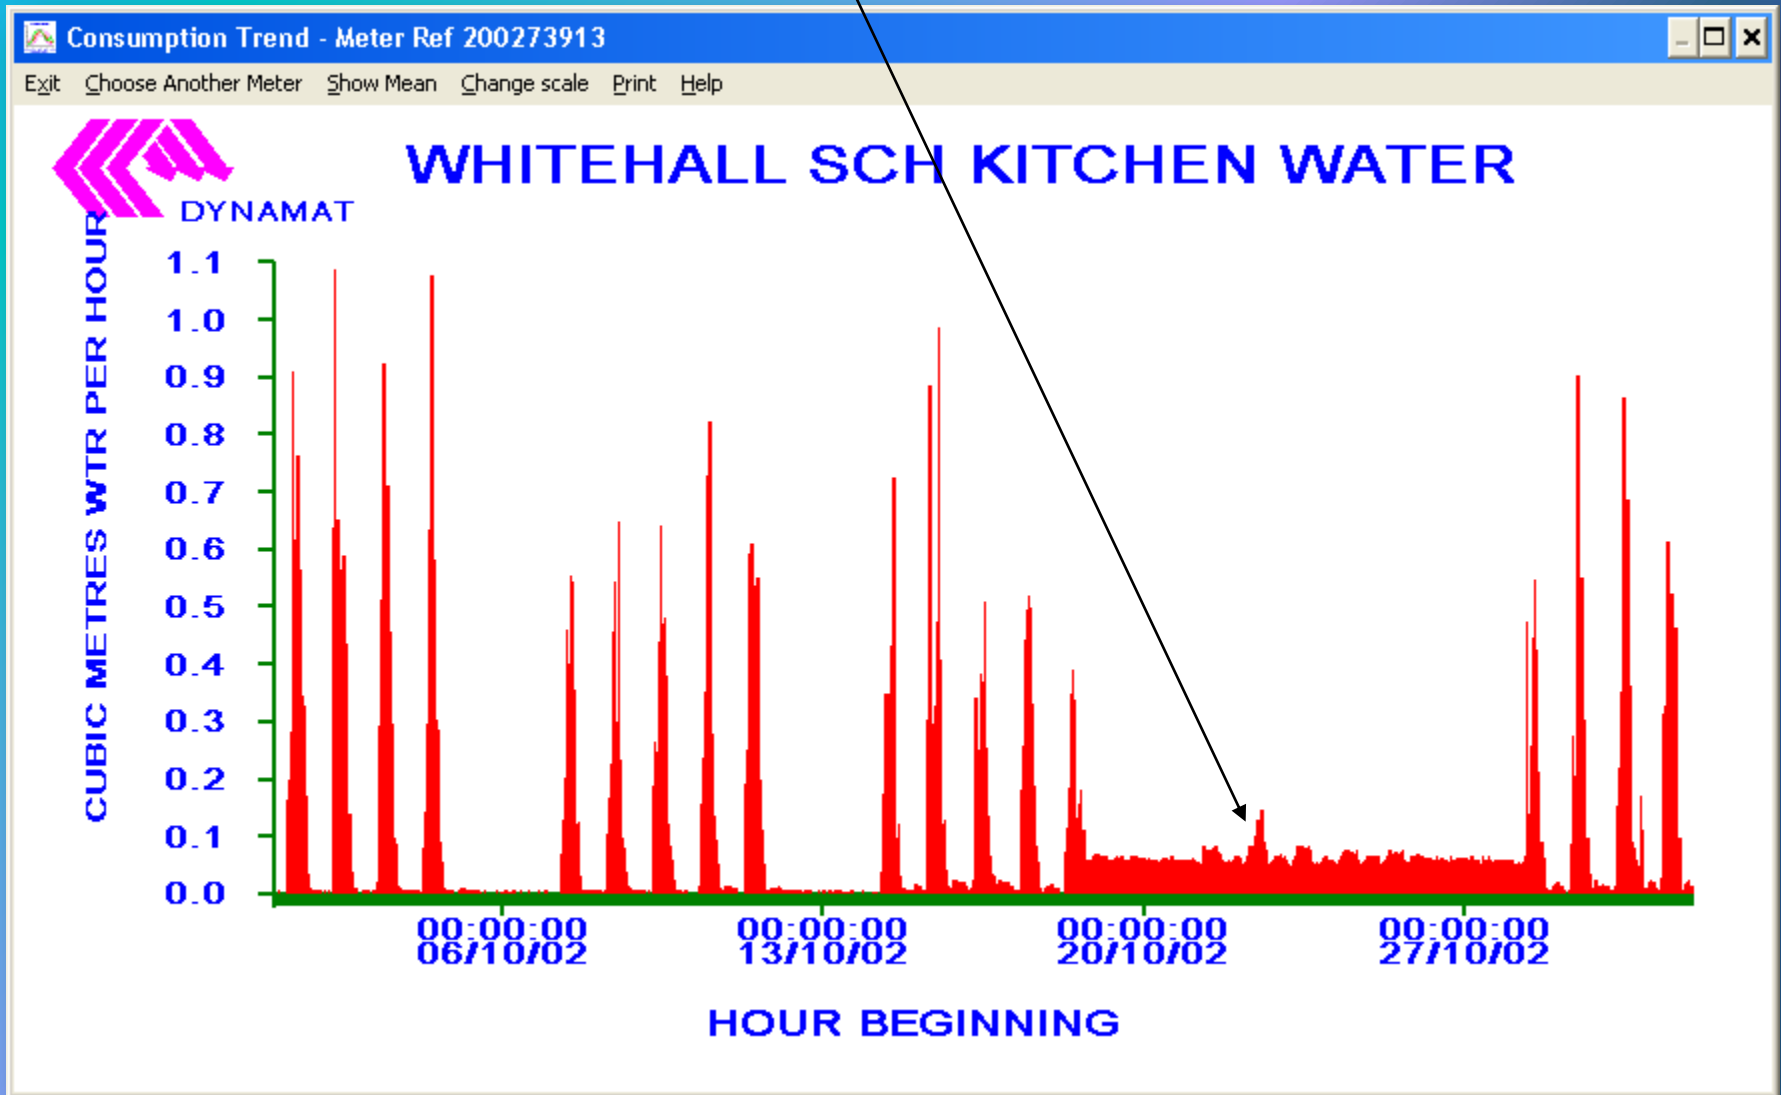

# Whitehall Primary School - Gas

Wastage

# Whitehall Primary School - Water

Wastage