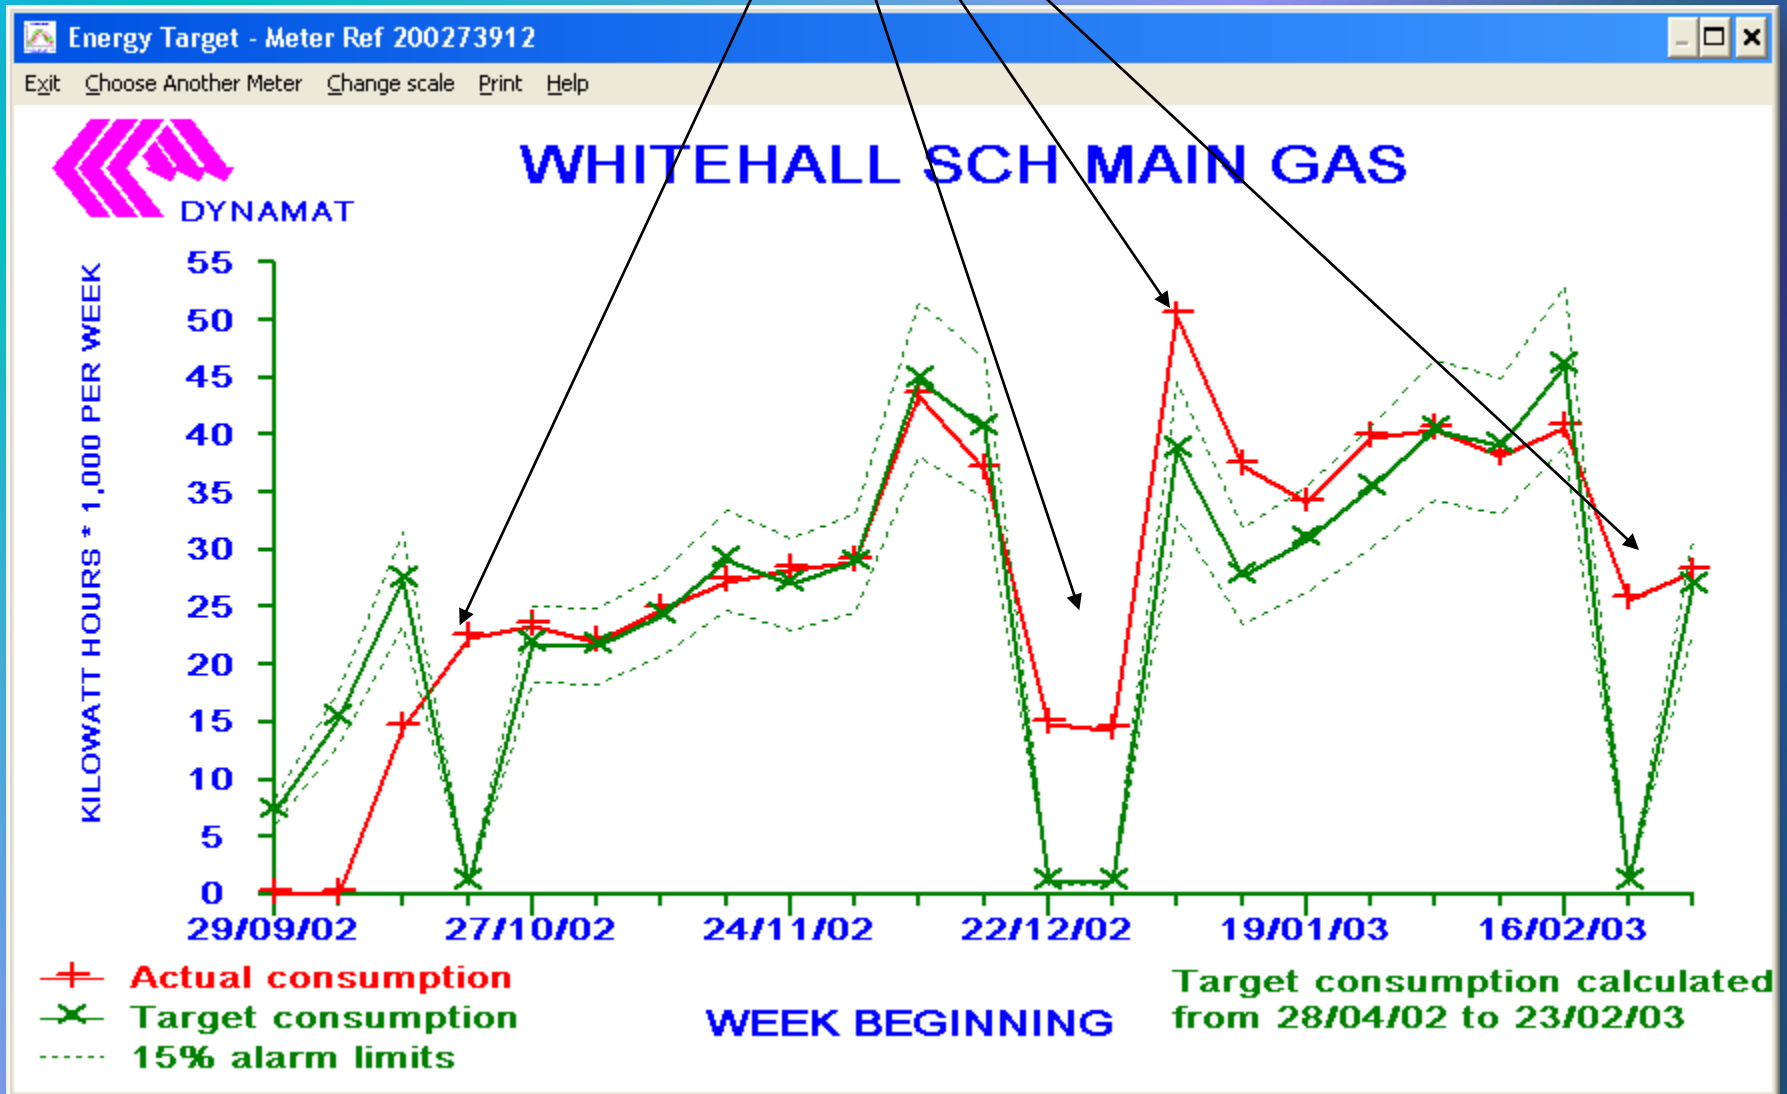

# Whitehall Primary School - Gas

Wastage