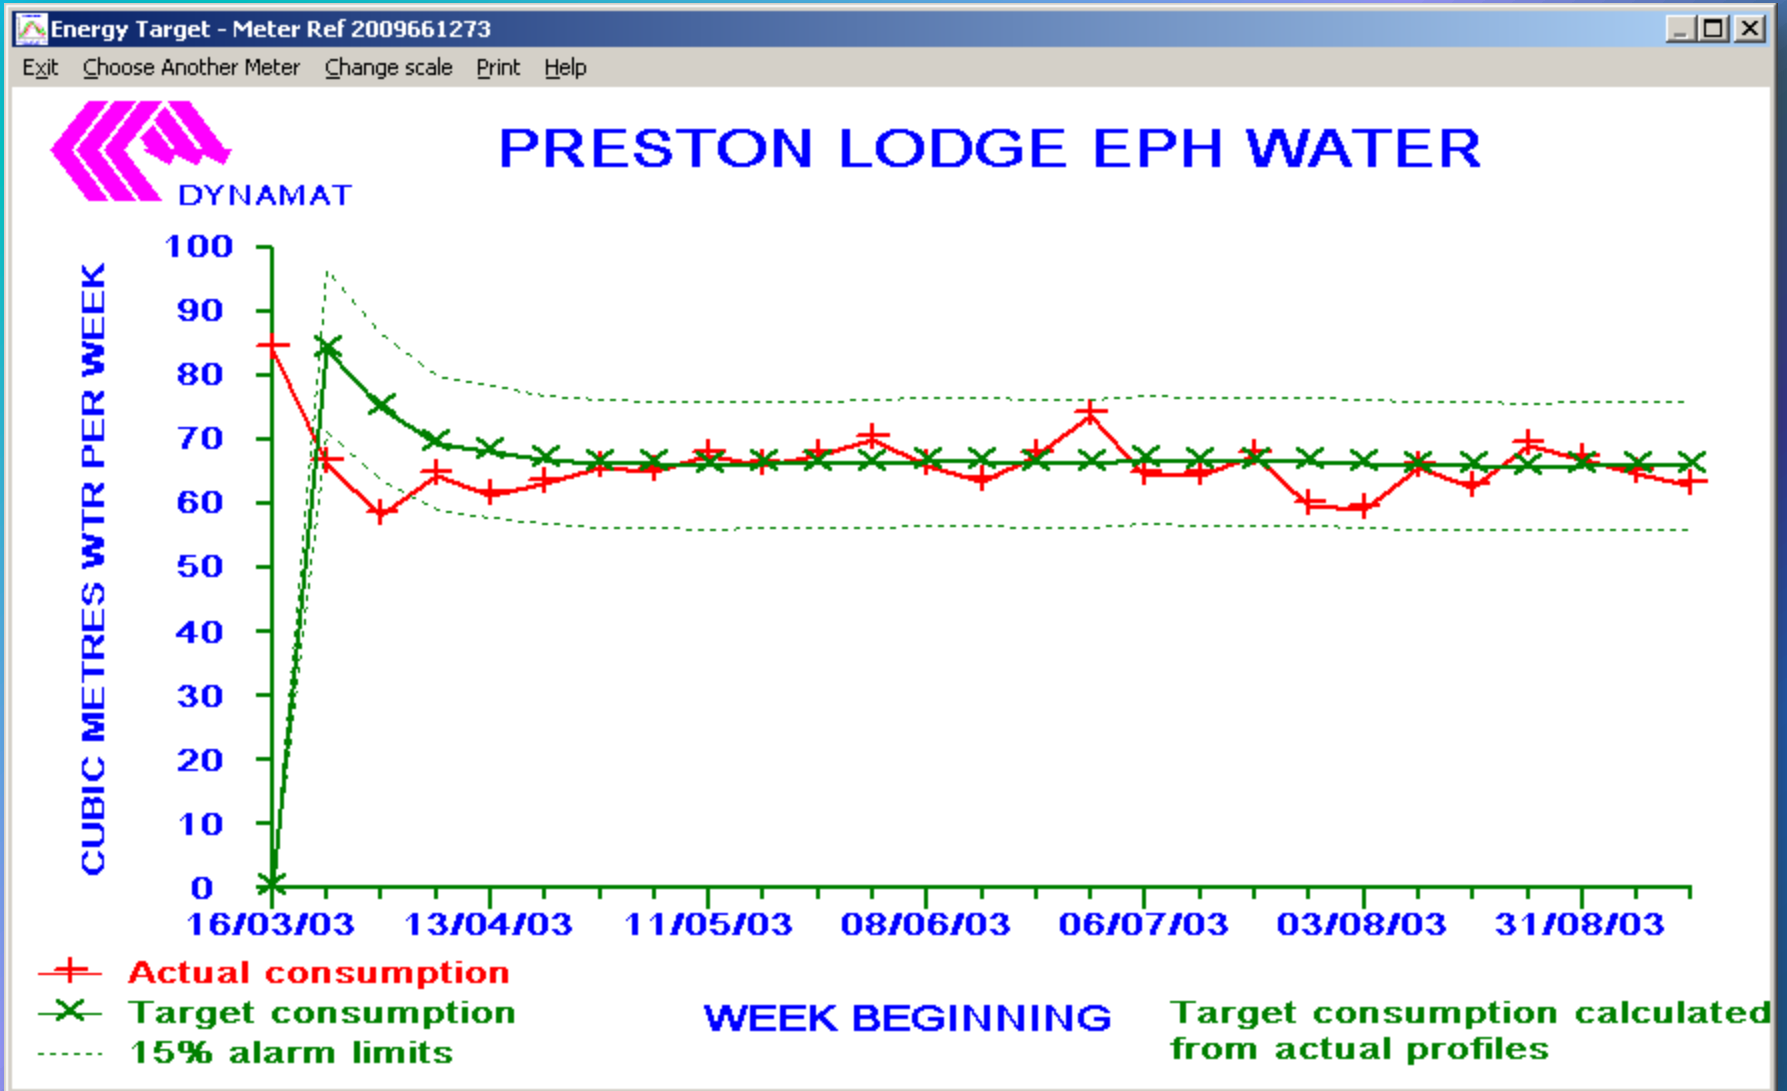

PRESTON LODGE

Preston Lodge EPH - Gas

Actual gas usage compared to target

Preston Lodge EPH - Water

Actual water usage compared to target

Preston Lodge EPH - Electricity

Electricity Usage Profile