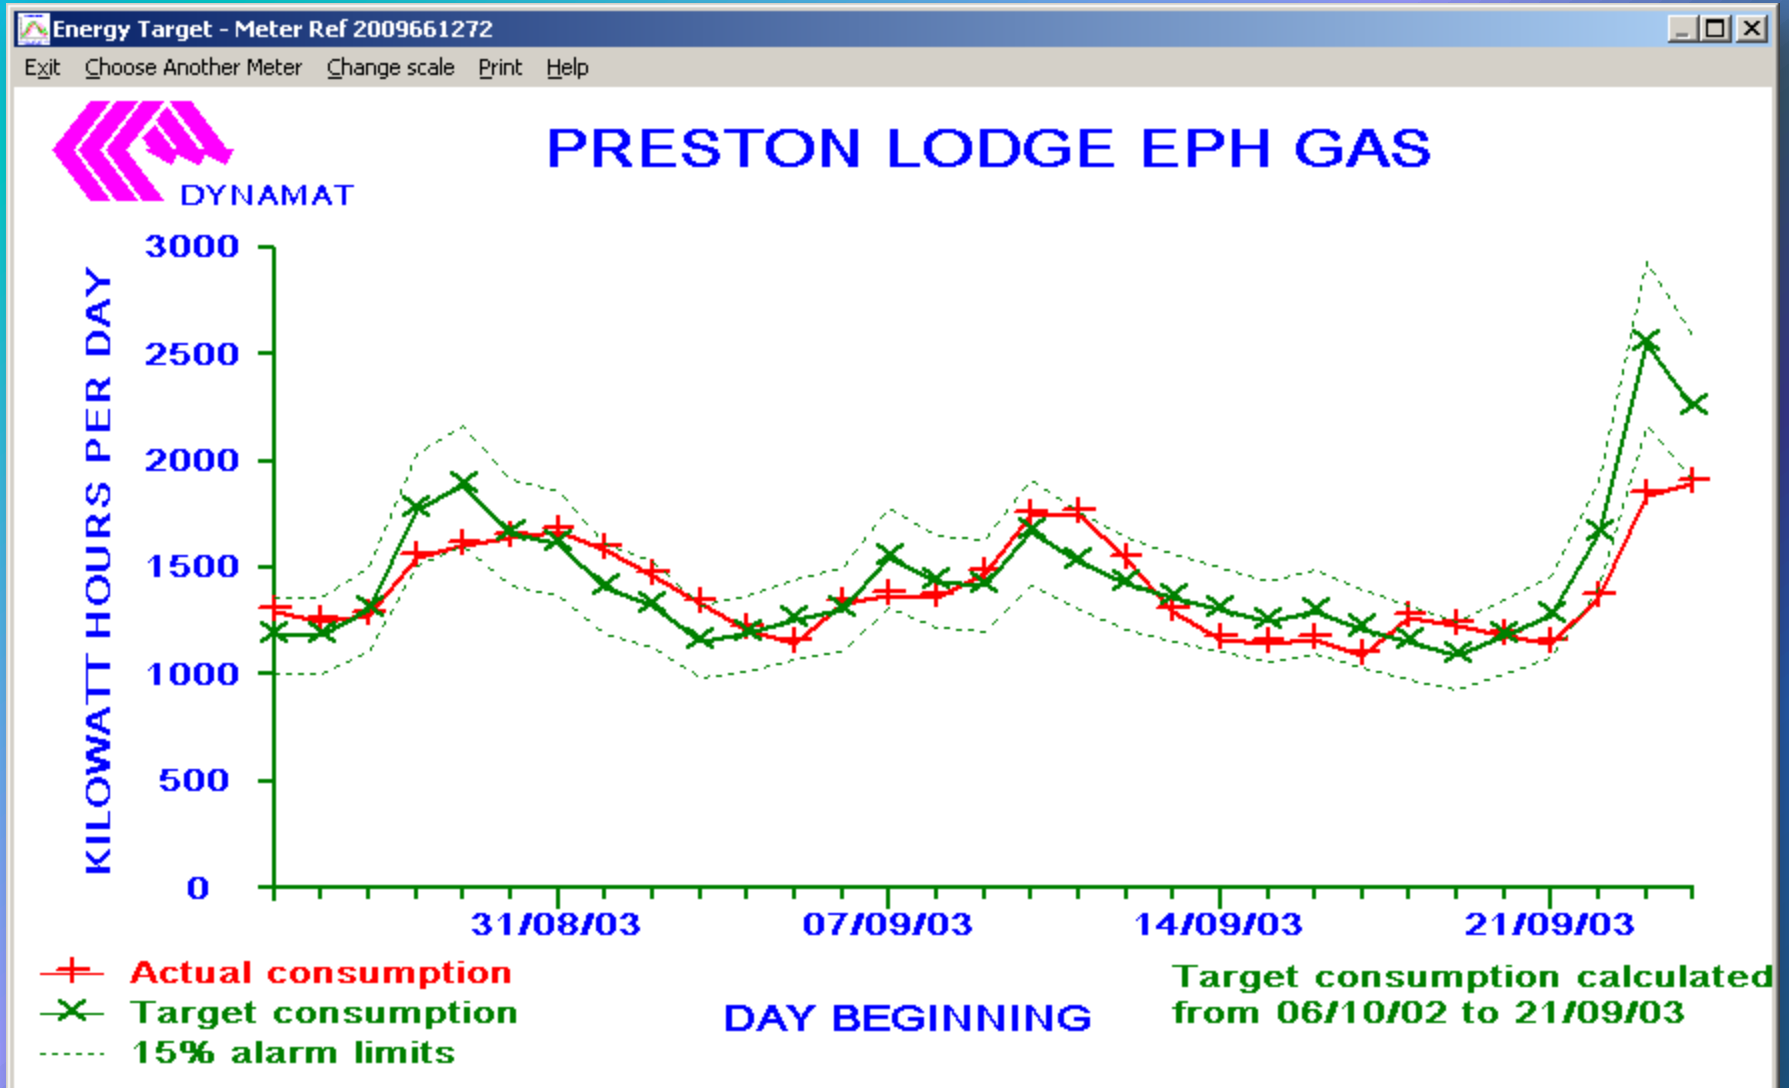

PRESTON LODGE

Preston Lodge EPH - Gas

Actual gas usage compared to target

Preston Lodge EPH - Water

Actual water usage compared to target

Preston Lodge EPH - Electricity

Electricity Usage Profile