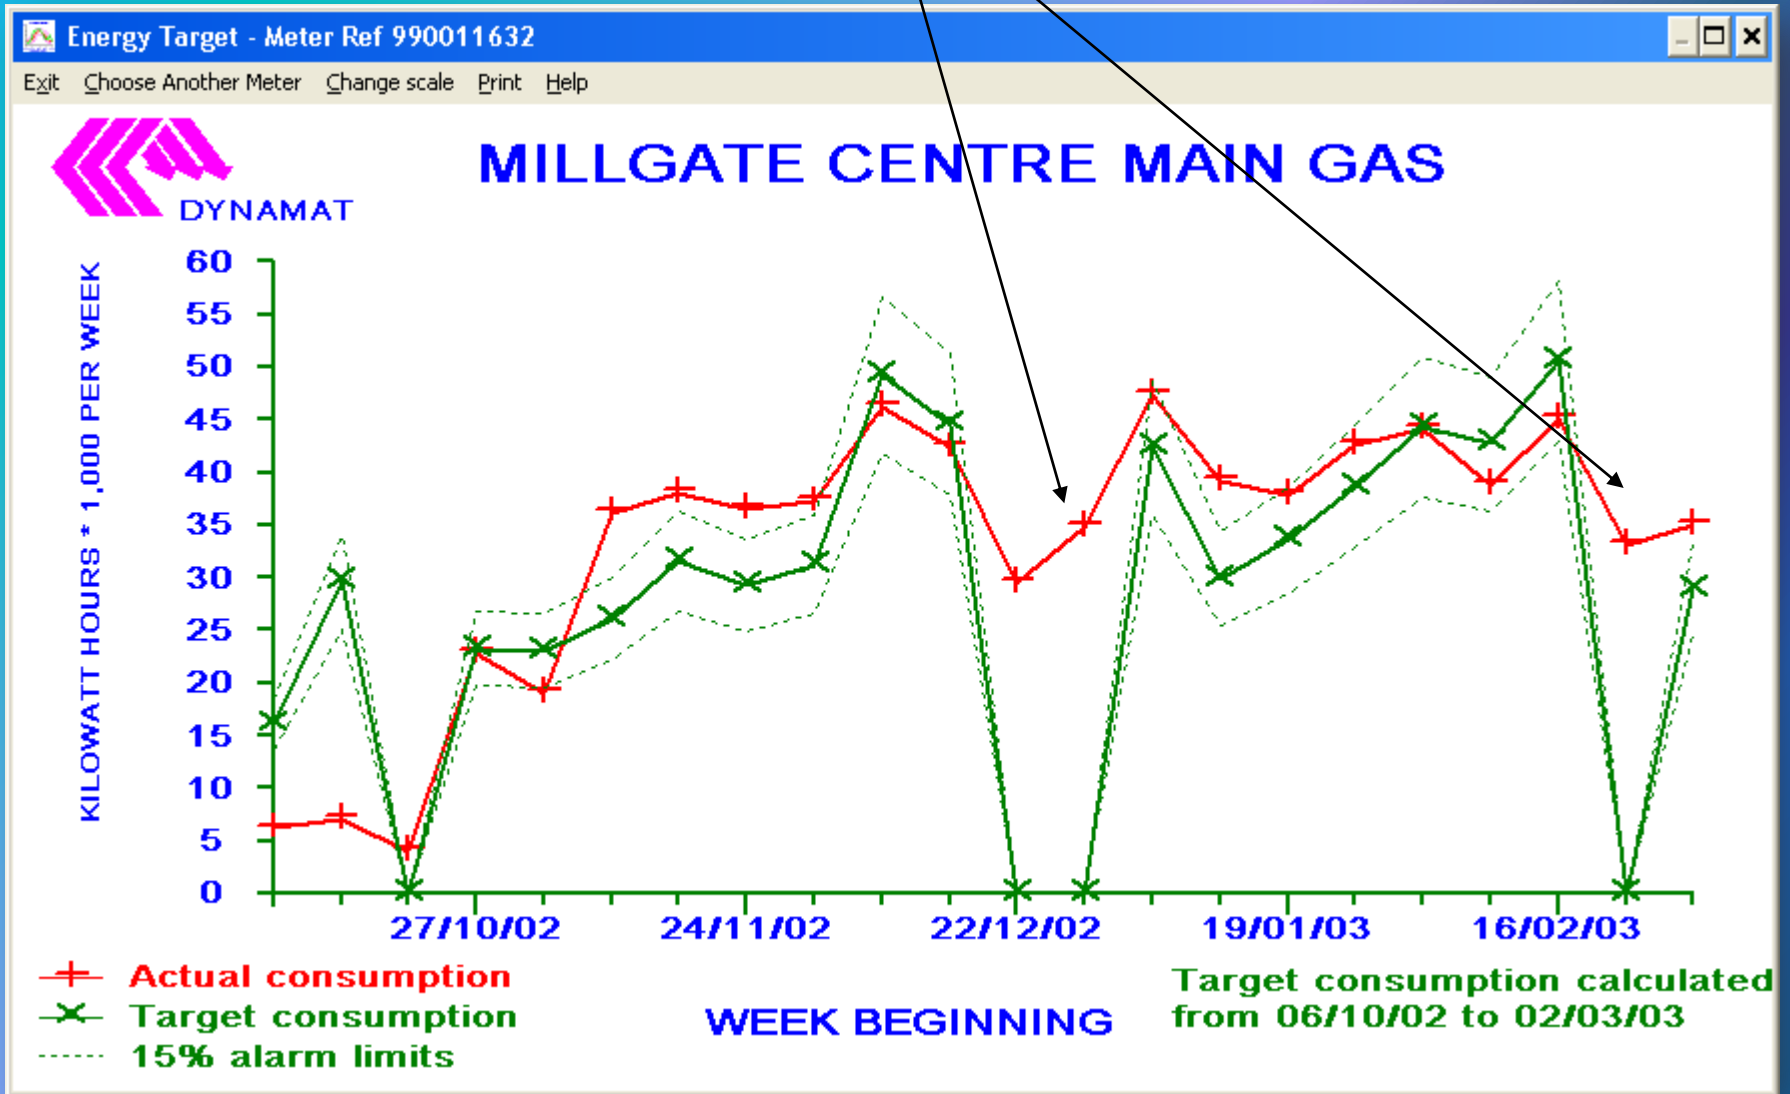

# Millgate Centre / Drama - Gas

Wastage