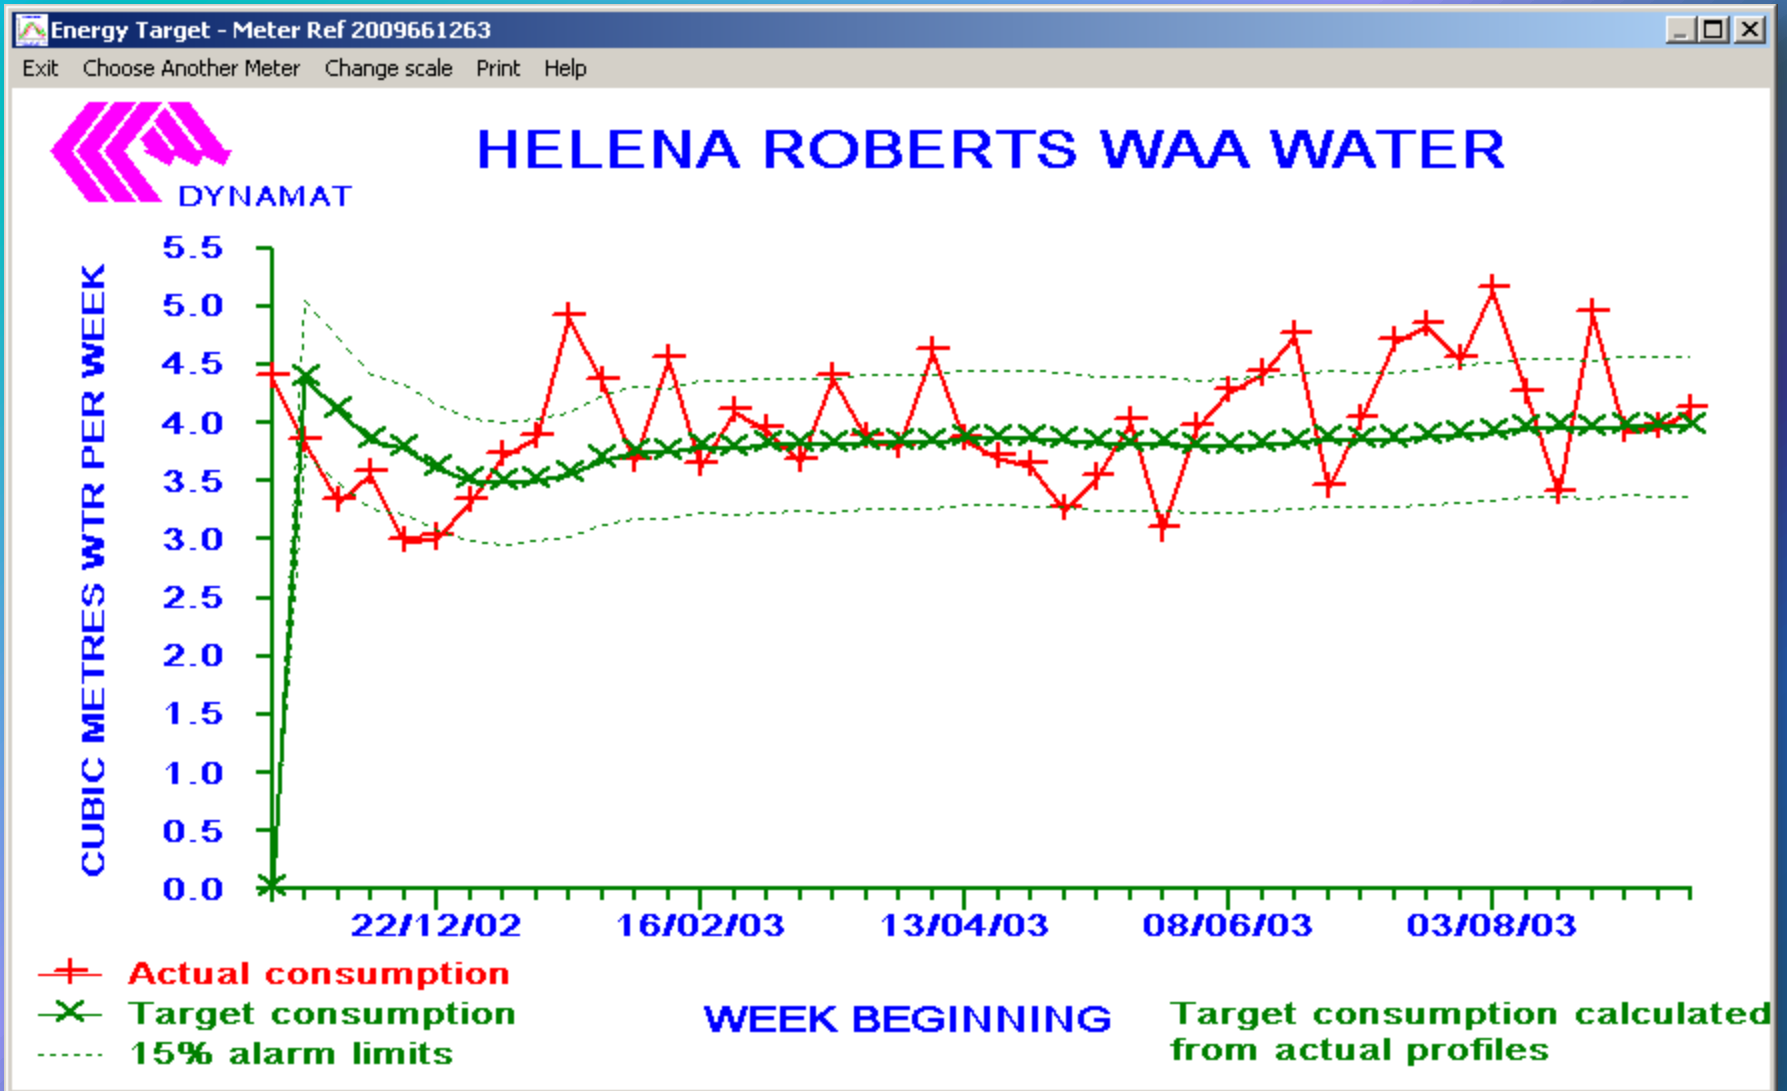

HELENA ROBERTS HOUSE

Helena Roberts House - Gas

Actual gas usage compared to target

Helena Roberts House WAA - Water

Actual water usage compared to target

Helena Roberts House WAA - Electricity

Electricity Usage Profile