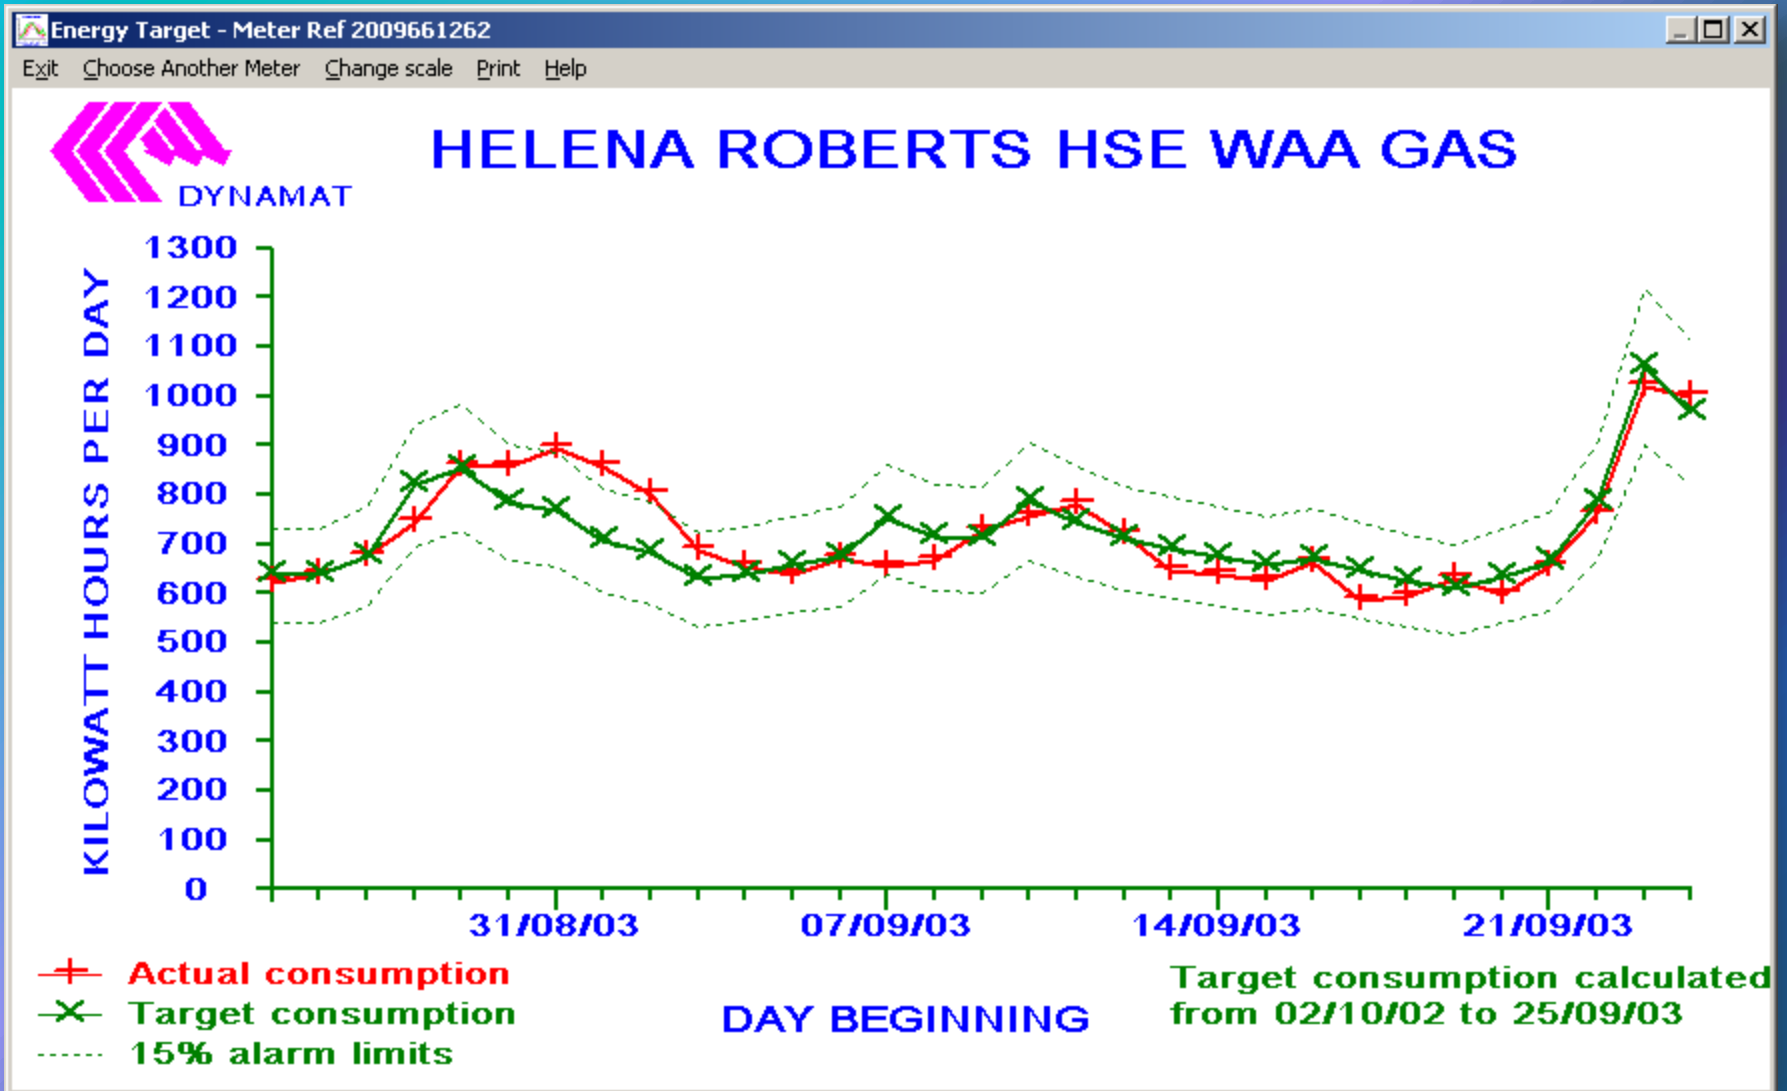

HELENA ROBERTS HOUSE

Helena Roberts House - Gas

Actual gas usage compared to target

Helena Roberts House WAA - Water

Actual water usage compared to target

Helena Roberts House WAA - Electricity

Electricity Usage Profile