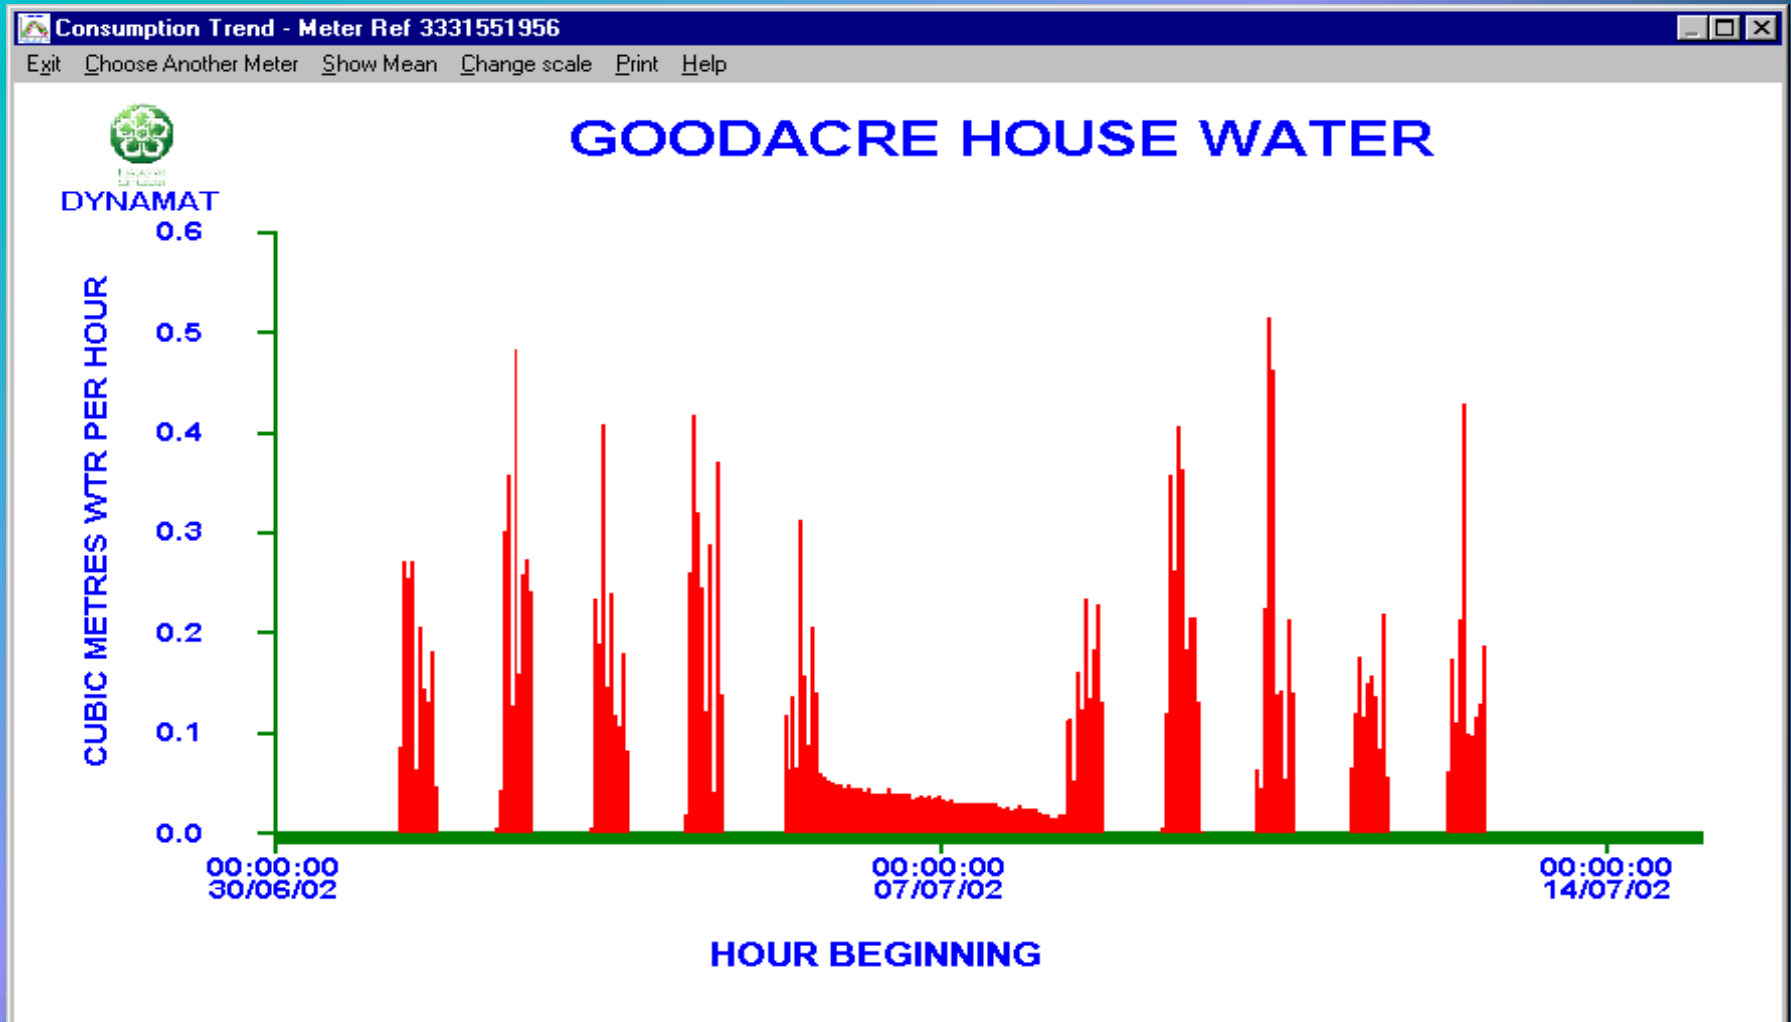

GOODACRE HOUSE

Goodacre House - Gas

Actual gas usage compared to target

Goodacre House - Water

Out of Hours water use identified over a weekend

Users asked to look around and switch off

Goodacre House - Electricity

Electricity Usage has increased