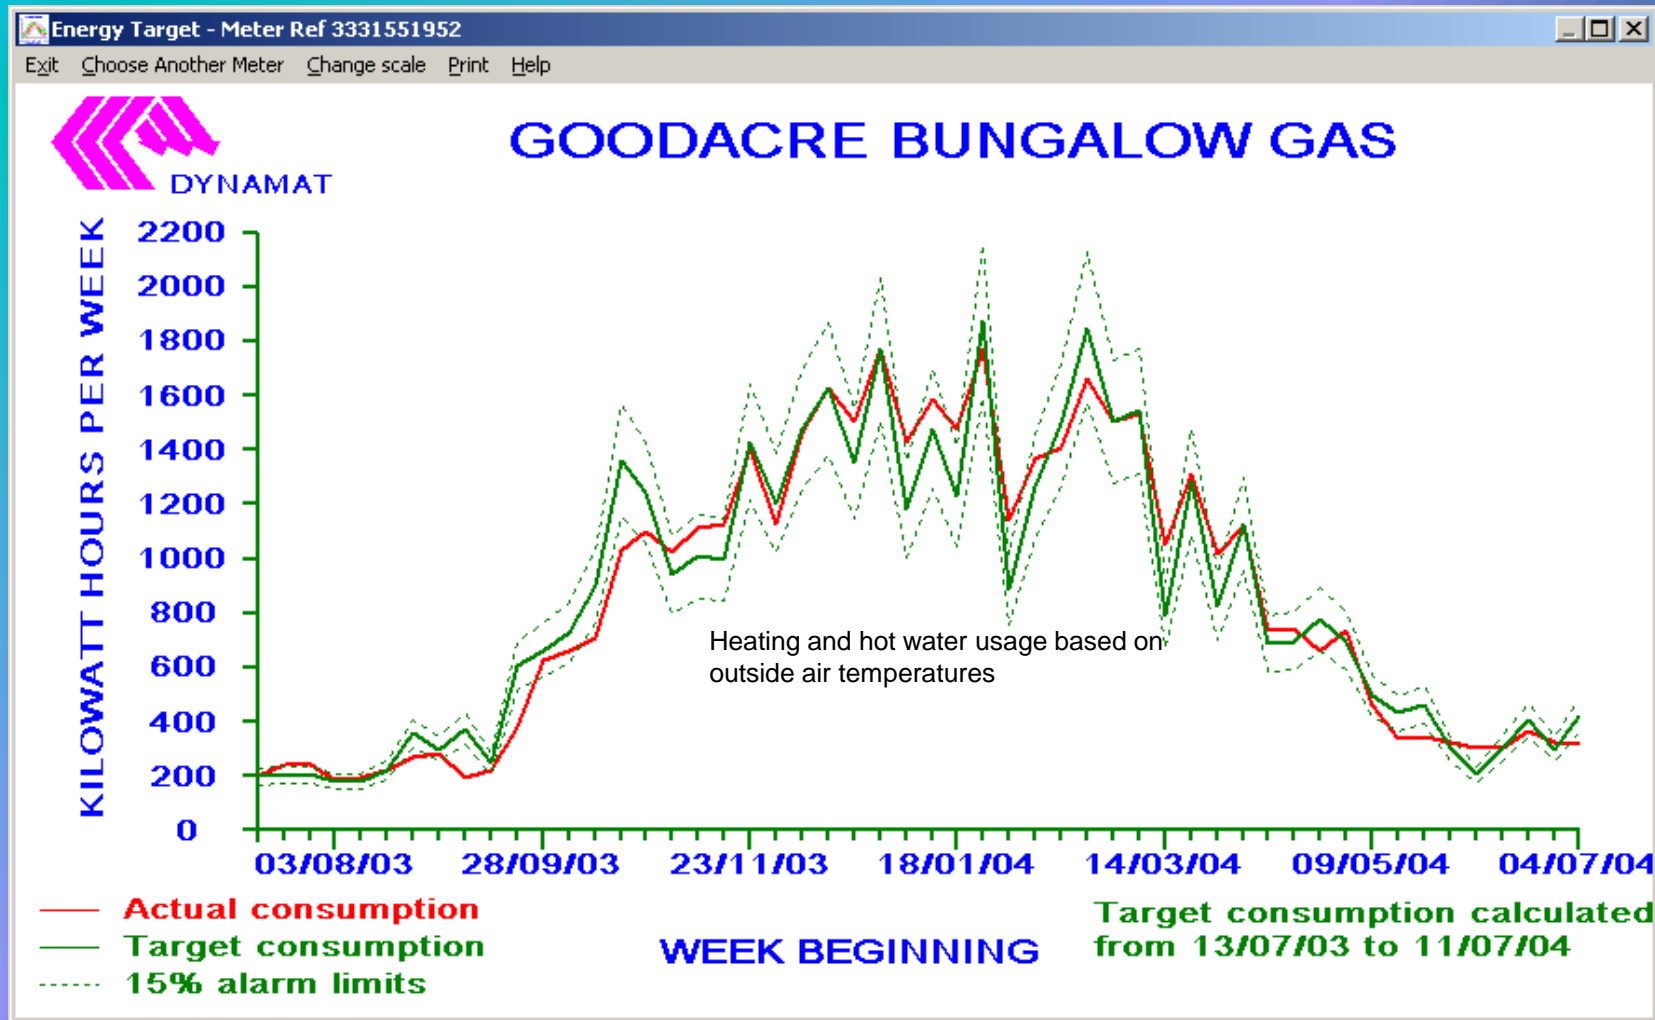

GOODACRE HOUSE

Goodacre House - Gas

Actual gas usage compared to target

Goodacre House - Water

Out of Hours water use identified over a weekend

Users asked to look around and switch off

Goodacre House - Electricity

Electricity Usage has increased