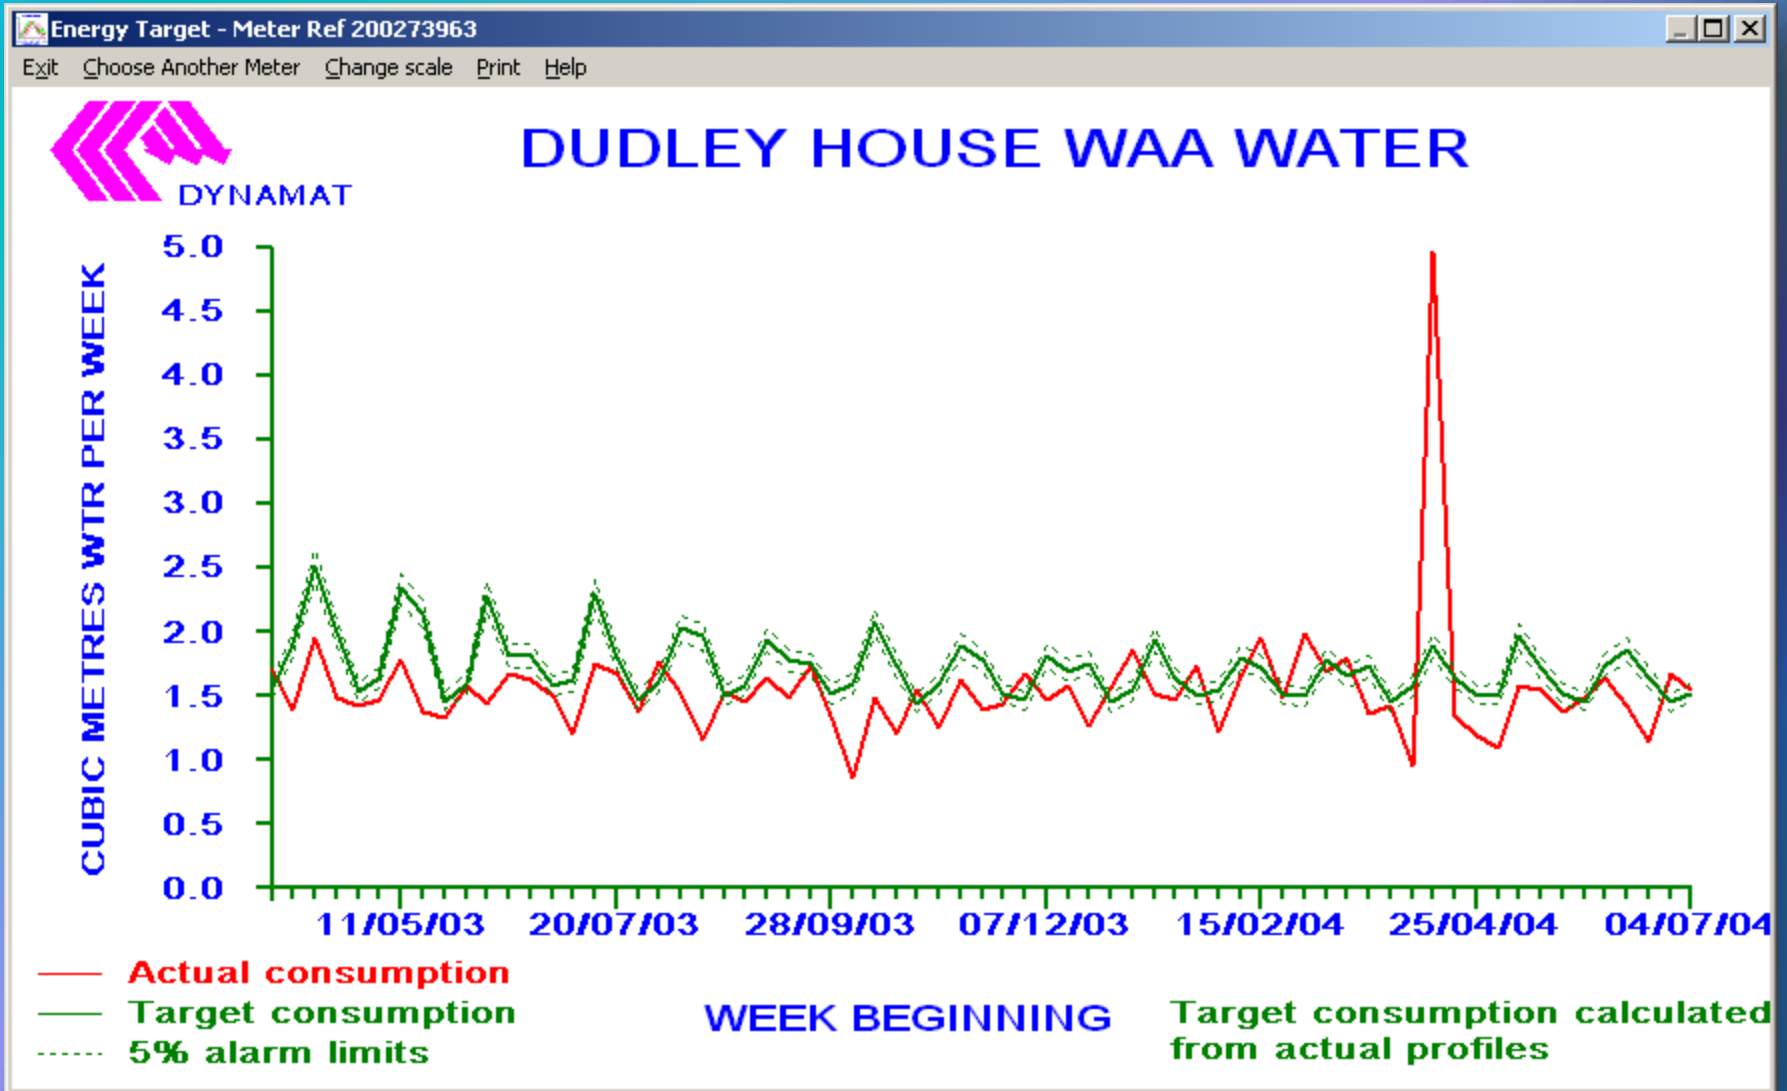

DUDLEY HOUSE SHELTERED HOUSING

Dudley House Sheltered Housing - Gas

Actual gas usage compared to target

Dudley House Sheltered Housing - Water

Actual water usage compared to target

Dudley House Sheltered Housing - Electricity

Electricity Usage Profile