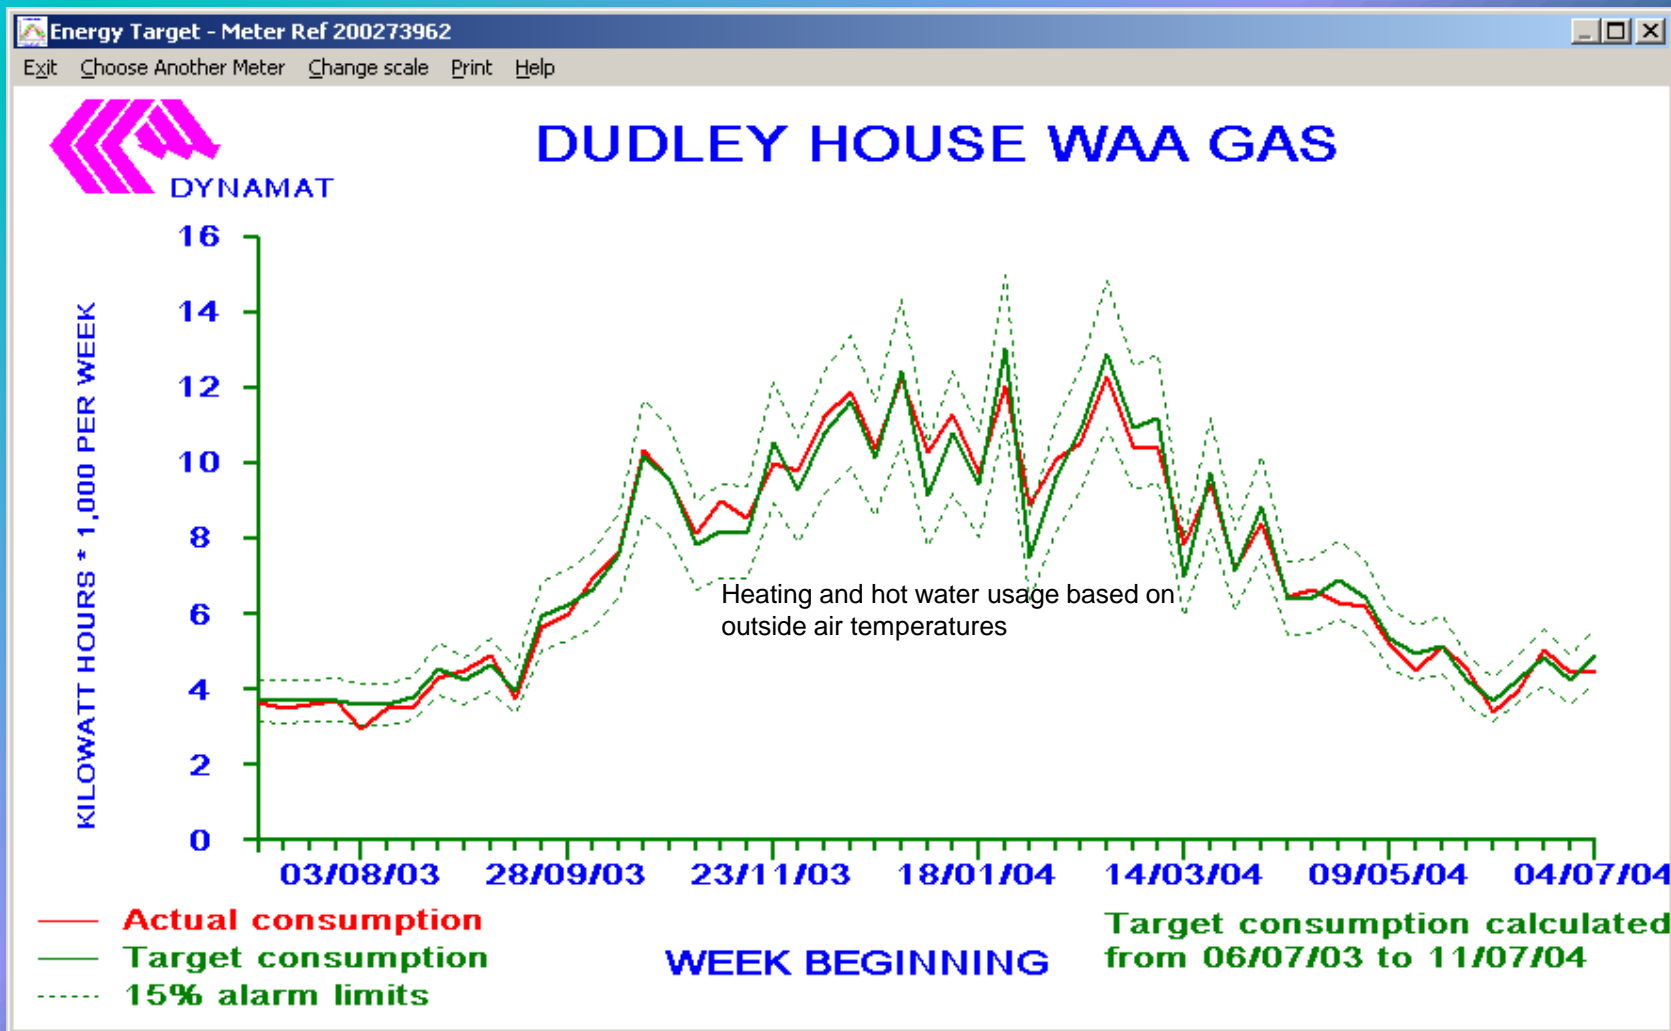

DUDLEY HOUSE SHELTERED HOUSING

Dudley House Sheltered Housing - Gas

Actual gas usage compared to target

Dudley House Sheltered Housing - Water

Actual water usage compared to target

Dudley House Sheltered Housing - Electricity

Electricity Usage Profile